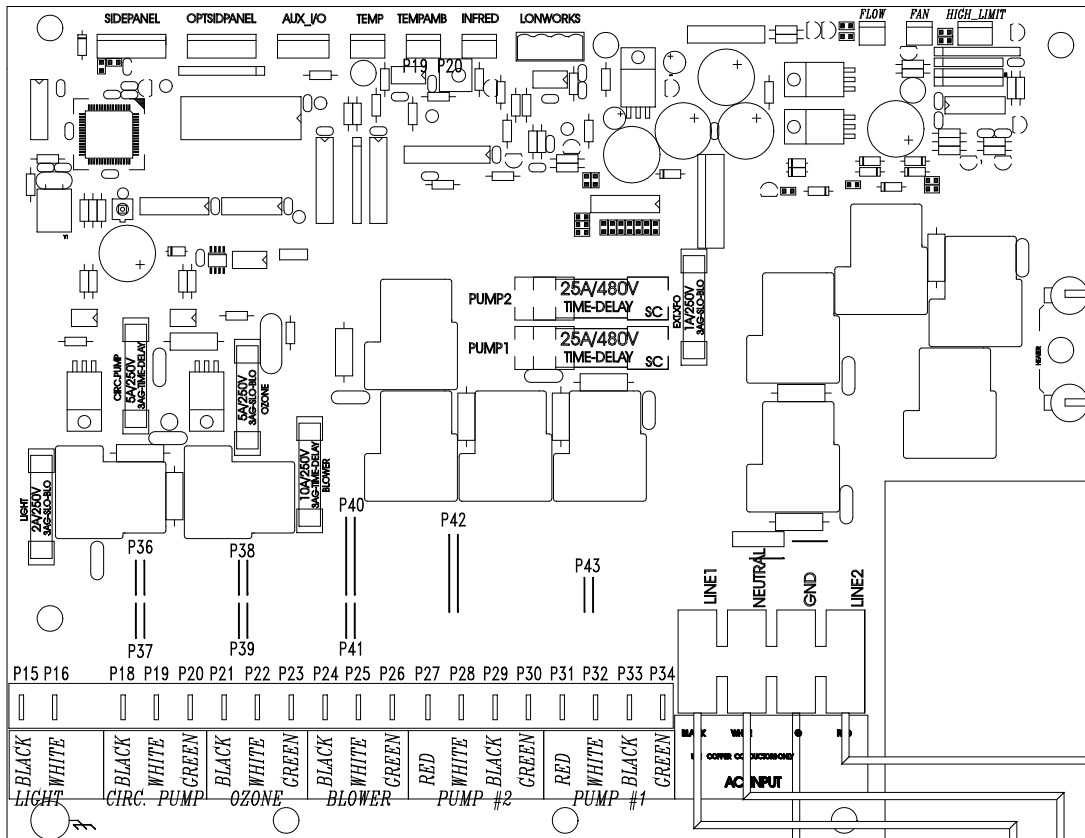

33-0011-R4

LEGEND	
	- 1/4" QUICK CONNECT
	- 1/4" QUICK CONNECT PIGGYBACK
	- FORK CONNECTOR
	- RING CONNECTOR
	- SOCKET CONNECTOR
	- PIN CONNECTOR

HYDRO-QUIP
CORONA, CA (909) 273-7575

Manufacture Notes:

Dwg. No.
D221AH-DKPQY-Z

Drawn	DJT	Rev	12
Date	7.25.00		
Diagram No.	4602		

Wire Color Code	
B - Black	G - Green
Br - Brown	Bl - Blue
R - Red	V - Violet
O - Orange	W - White
Y - Yellow	Gr - Gray