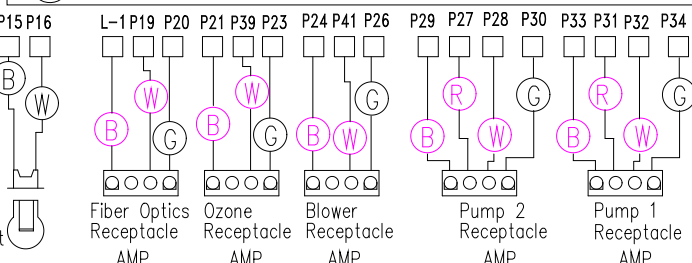

33-0011-R4

LEGEND	
	- 1/4" QUICK CONNECT
	- 1/4" QUICK CONNECT PIGGYBACK
	- FORK CONNECTOR
	- RING CONNECTOR
	- SOCKET CONNECTOR
	- PIN CONNECTOR

HYDRO-QUIP
CORONA, CA (909) 273-7575

Manufacture Notes:

Dwg. No.
D221AH-DKPQY-Z

Drawn	DJT	Rev	12
Date	7.25.00		
Diagram No.	4602		

Wire Color Code	
B - Black	G - Green
Br - Brown	Bl - Blue
R - Red	V - Violet
O - Orange	W - White
Y - Yellow	Gr - Gray