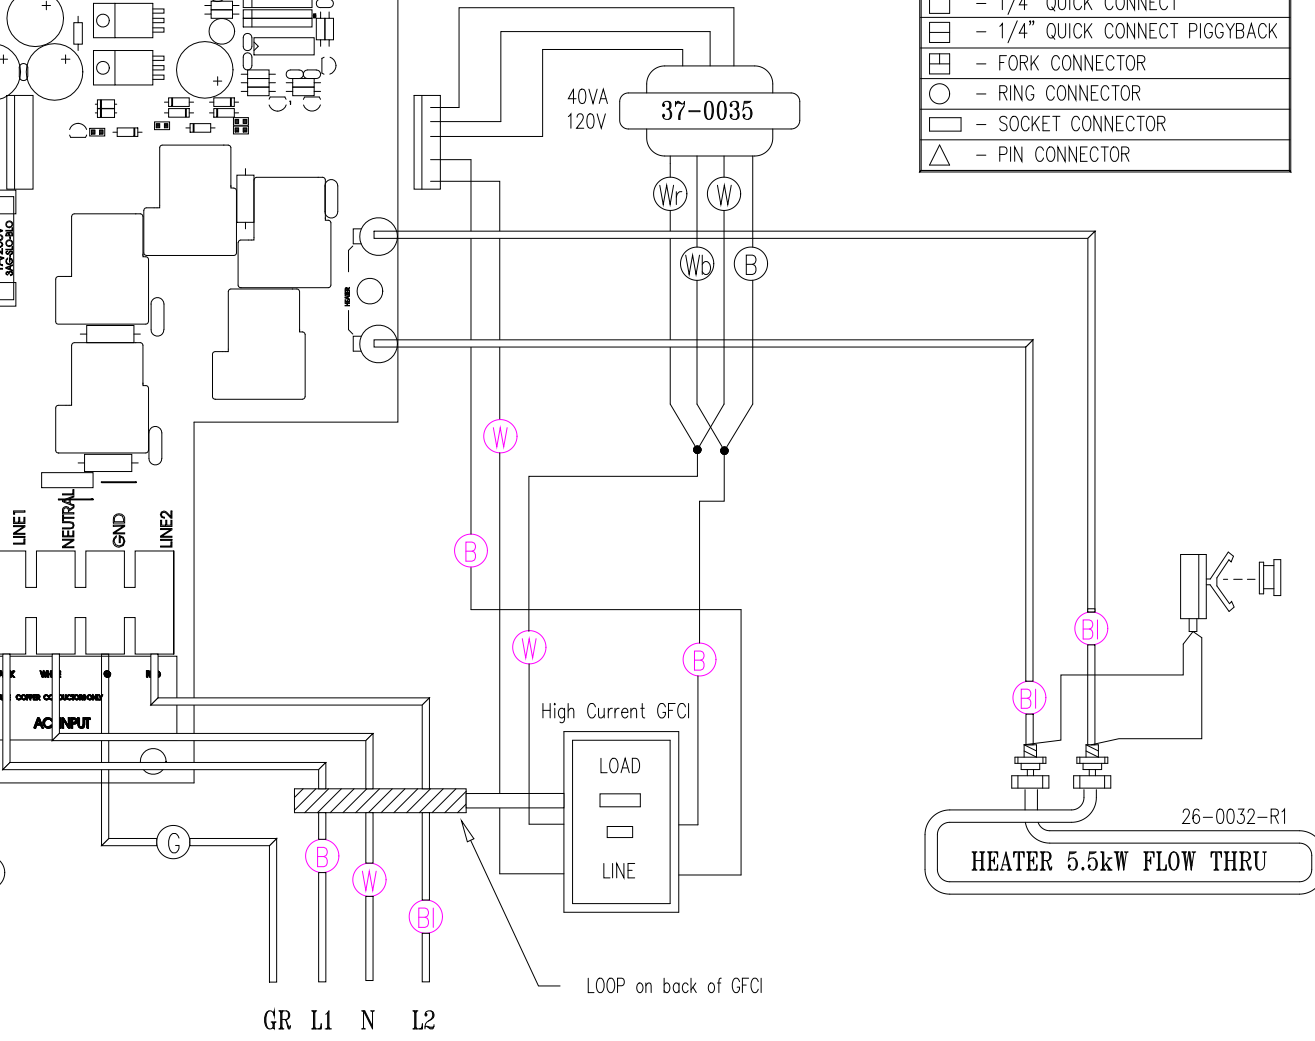

33-0011-R4

LEGEND	
	- 1/4" QUICK CONNECT
	- 1/4" QUICK CONNECT PIGGYBACK
	- FORK CONNECTOR
	- RING CONNECTOR
	- SOCKET CONNECTOR
	- PIN CONNECTOR

HYDRO-QUIP
CORONA, CA (909) 273-7575

Manufacture Notes:

Dwg. No.
D221AH-DKPQY-Z

Drawn	DJT	Rev	12
Date	7.25.00		
Diagram No.	4602		

Wire Color Code	
B - Black	G - Green
Br - Brown	Bl - Blue
R - Red	V - Violet
O - Orange	W - White
Y - Yellow	Gr - Gray